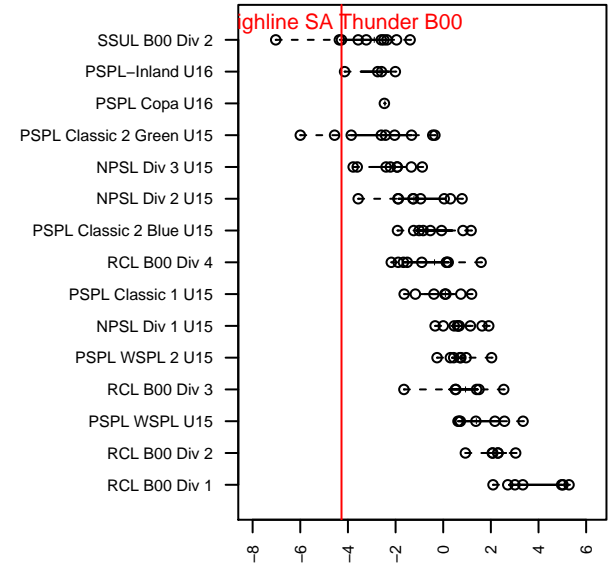

# Highline SA Thunder B00

, WA  
B00 total strength=822  
attack=1.27 defense=0.92  
fall league = SSUL B00 Div 2  
notes= Magee 2015

alt names used:  
HSA Thunder (Magee) 00  
HSC Thunder (Magee) 00

Venues played:  
2015 SSUL B00 Div 2

**attack and defense variance (black dot)  
relative to other teams  
and top 10 in region**

**attack and defense rating  
relative to others at age  
and all opponents in last 13 months**

**Performance relative to 13 month average**